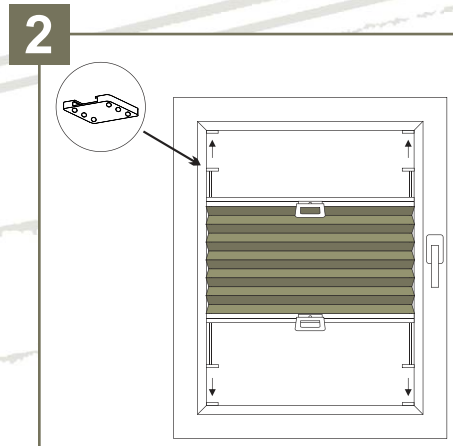

There are two types of textile pleats:

- Standard Pleat
- Standard Plus Pleat, perfectly suited to roof-windows

Montaż (montage):

1) Plisa Standard (Textile Pleat Standard)

- montaż wewnętrzny (internal mounting)