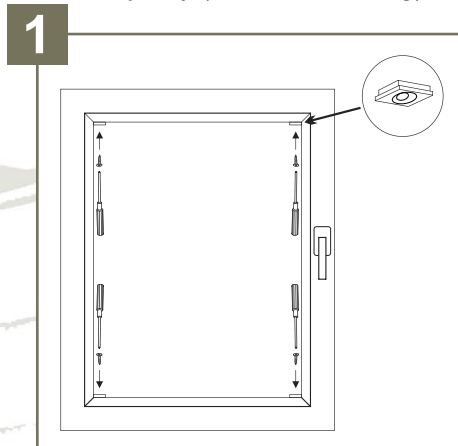

There are two types of textile pleats:

- Standard Pleat
- Standard Plus Pleat, perfectly suited to roof-windows

Montaż (montage):

1) Plisa Standard (Textile Pleat Standard)

- montaż wewnętrzny (internal mounting)