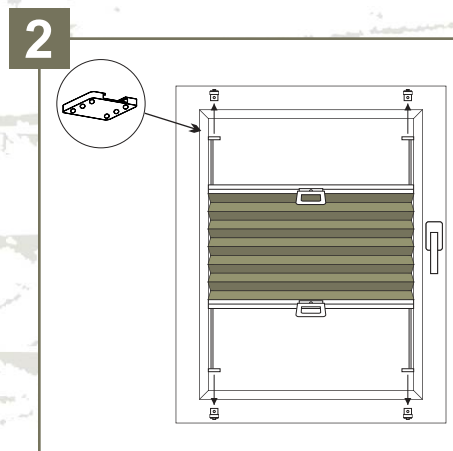

- montaż zewnętrzny (external mounting)