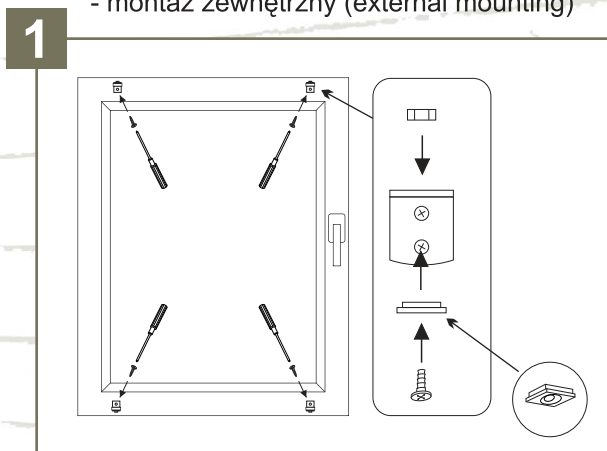

- montaż zewnętrzny (external mounting)